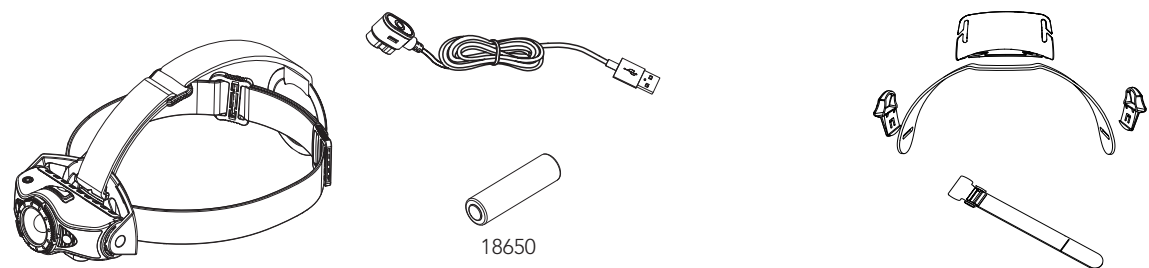

KASK KL-3

○ White Mode

● RGB Mode

Ledlenser Connect App
Works with: iOS 11 or higher; Android 6.0 or higher

KASK S.p.A.
24060 Chiuduno, BG - Via Firenze, 5 - Italy
t. +39 035 4427497 - info@kask.com - www.kask.com

KL3_V01
10.03.2020
1J12A0413

HELMET OVERHEAD BAND SET