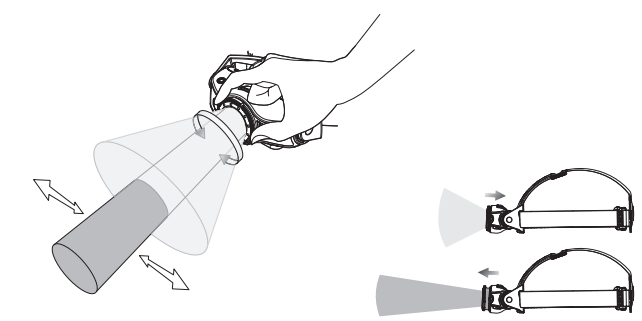

KASK KL-3

○ White Mode

● RGB Mode

Ledlenser Connect App
Works with: iOS 11 or higher; Android 6.0 or higher

KASK S.p.A.
24060 Chiuduno, BG - Via Firenze, 5 - Italy
t. +39 035 4427497 - info@kask.com - www.kask.com

KL3_V01
10.03.2020
1J12A0413

HELMET OVERHEAD BAND SET