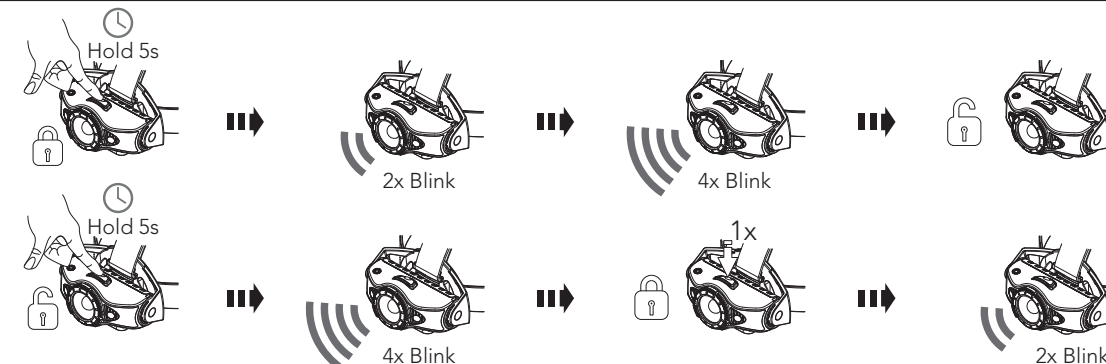

KASK KL-3

○ White Mode

● RGB Mode

Ledlenser Connect App
Works with: iOS 11 or higher; Android 6.0 or higher

KASK S.p.A.
24060 Chiuduno, BG - Via Firenze, 5 - Italy
t. +39 035 4427497 - info@kask.com - www.kask.com