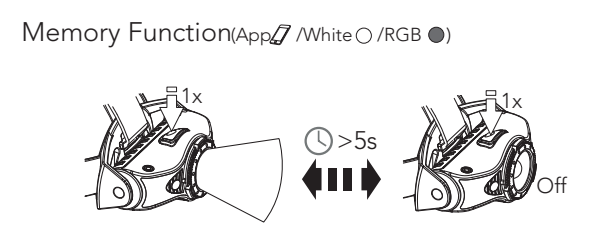

KASK KL-3

○ White Mode

● RGB Mode

Ledlenser Connect App
Works with: iOS 11 or higher; Android 6.0 or higher

KASK S.p.A.
24060 Chiuduno, BG - Via Firenze, 5 - Italy
t. +39 035 4427497 - info@kask.com - www.kask.com