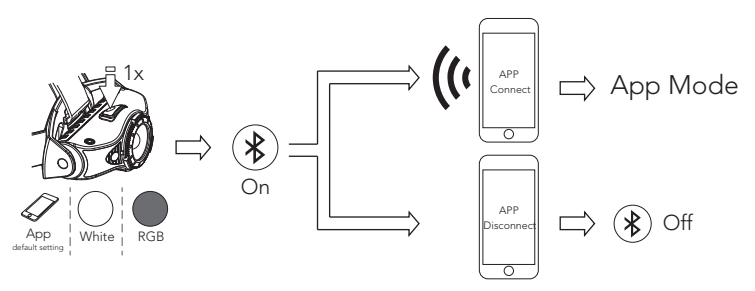

KASK KL-3

○ White Mode

● RGB Mode

Ledlenser Connect App
Works with: iOS 11 or higher; Android 6.0 or higher

KASK S.p.A.
24060 Chiuduno, BG - Via Firenze, 5 - Italy
t. +39 035 4427497 - info@kask.com - www.kask.com