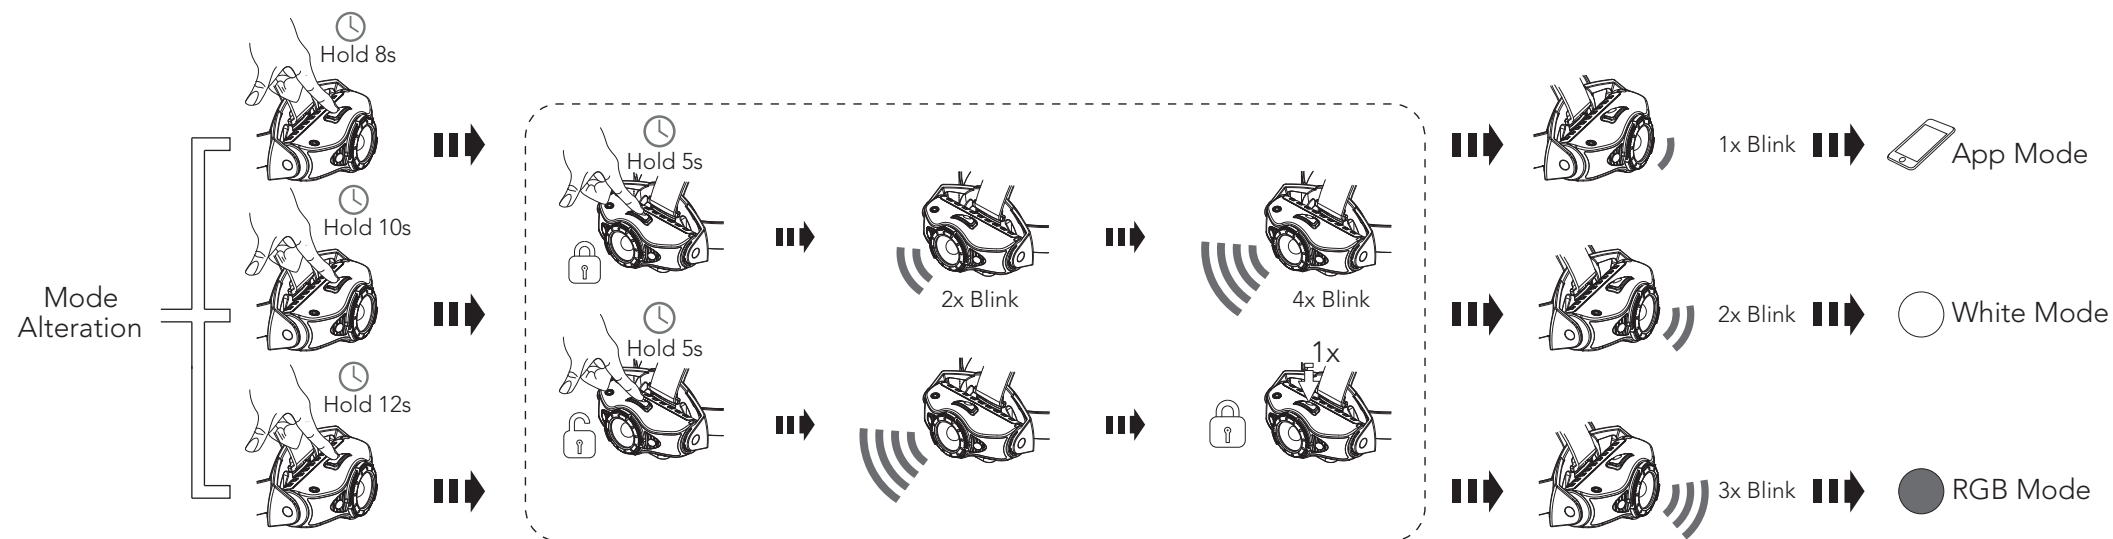

KASK KL-3

○ White Mode

● RGB Mode

Ledlenser Connect App
Works with: iOS 11 or higher; Android 6.0 or higher

KASK S.p.A.
24060 Chiuduno, BG - Via Firenze, 5 - Italy
t. +39 035 4427497 - info@kask.com - www.kask.com

KL3_V01
10.03.2020
1J12A0413

HELMET OVERHEAD BAND SET