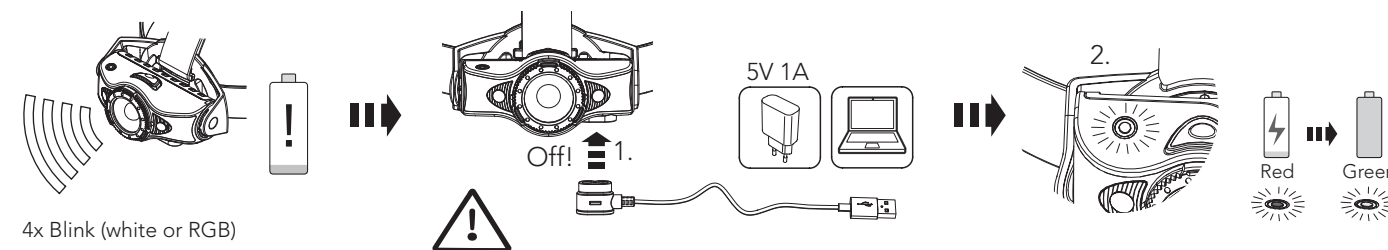

KASK KL-3

○ White Mode

● RGB Mode

Ledlenser Connect App
Works with: iOS 11 or higher; Android 6.0 or higher

KASK S.p.A.
24060 Chiuduno, BG - Via Firenze, 5 - Italy
t. +39 035 4427497 - info@kask.com - www.kask.com