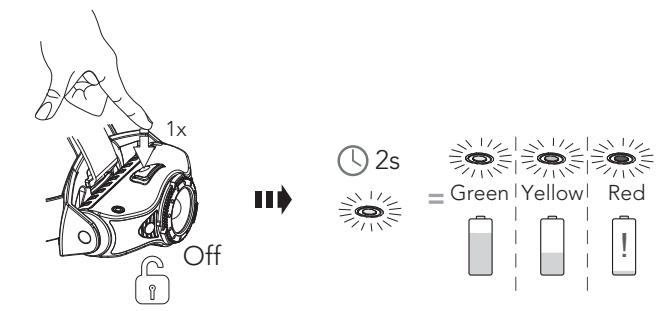

KASK KL-3

○ White Mode

● RGB Mode

Ledlenser Connect App
Works with: iOS 11 or higher; Android 6.0 or higher

KASK S.p.A.
24060 Chiuduno, BG - Via Firenze, 5 - Italy
t. +39 035 4427497 - info@kask.com - www.kask.com